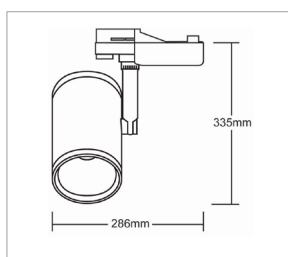

Track 01

For indoor use/dry locations
Track-mounted
Die-cast aluminium/plastic
Tilts 90°
Rotates 355°
Low-glare
Operating ambient temperature -20° to +45°
3,000 K or 4,000 K
Beam angle 15° or 40°
Tracks available in metre lengths
Beam-shaping 'barn doors' available
Louvre and spreader lenses available
Non-dimming driver included
Dimming driver available
Xicato LED technology
CRI (Ra) 80 or 95
Five-year warranty
LED standard lifetime 50,000 hours
LED luminous flux 1000 or 2000 lm
Fixture luminous efficacy 37 to 45 lm/W

2.0 kg
2000 lm

2.2 kg
1000 lm

IP 20

90°

355°

RoHS

Track 01

Item no.

White	15°	3,000 K	Ra 95	1000 lm	T0193010NW
			Ra 80	2000 lm	T0183020NW
	40°	4,000 K	Ra 95	1000 lm	T0194010NW
			Ra 80	2000 lm	T0184020NW
40°	3,000 K	Ra 80	2000 lm	T0183020WW	
		Ra 80	2000 lm	T0184020WW	

By special order: other combinations of beam angle + CCT + Ra + lumen