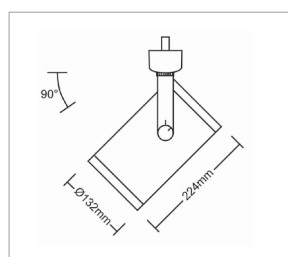

Track 01

For indoor use/dry locations
Track-mounted
Die-cast aluminium/plastic
Tilts 90°
Rotates 355°
Low-glare
Operating ambient temperature -20° to +45°
3,000 K or 4,000 K
Beam angle 15° or 40°
Tracks available in metre lengths
Beam-shaping 'barn doors' available
Louvre and spreader lenses available
Non-dimming driver included
Dimming driver available
Xicato LED technology
CRI (Ra) 80 or 95
Five-year warranty
LED standard lifetime 50,000 hours
LED luminous flux 1000 or 2000 lm
Fixture luminous efficacy 37 to 45 lm/W

2.0 kg
2000 lm

2.2 kg
1000 lm

IP 20

90°

355°

RoHS

Track 01

Item no.

White	15°	3,000 K	Ra 95	1000 lm	T0193010NW
			Ra 80	2000 lm	T0183020NW
	40°	4,000 K	Ra 95	1000 lm	T0194010NW
			Ra 80	2000 lm	T0184020NW
40°	3,000 K	Ra 80	2000 lm	T0183020WW	
		Ra 80	2000 lm	T0184020WW	

By special order: other combinations of beam angle + CCT + Ra + lumen