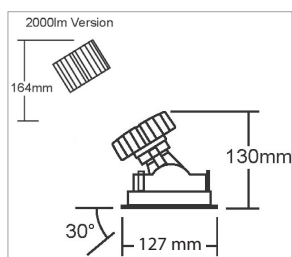

Single 07

For indoor use/dry locations

Recessed

Tilts 30°

Rotates 355°

Die-cast aluminium/plastic

Operating ambient temperature -20° to +40°

3,000 K or 4,000 K

Beam angle 20° or 60°

Non-dimming driver included

Dimming drivers available

Xicato LED technology

Five-year warranty

CRI (Ra) 80 or 95

LED standard lifetime 50,000 hours

LED luminous flux 1000 and 2000 lm

Fixture luminous efficacy 40 to 50 lm/W

0.86 kg
2000 lm

0.91 kg
1000 lm

IP 20

Ø121 mm

30°

355°

RoHS

Single 07

						Item no.
White	20°	3,000 K	Ra 95	1000 lm	S0793010NW	
			Ra 80	2000 lm	S0783020NW	
		4,000 K	Ra 95	1000 lm	S0794010NW	
			Ra 80	2000 lm	S0784020NW	
	60°	3,000 K	Ra 95	1000 lm	S0793010WW	
			Ra 80	2000 lm	S0783020WW	
		4,000 K	Ra 95	1000 lm	S0794010WW	
			Ra 80	2000 lm	S0784020WW	

By special order: other combinations of beam angle + CCT + Ra + lumen