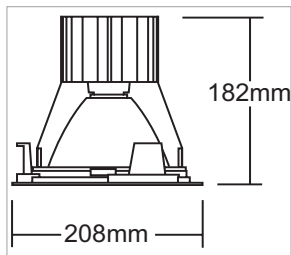

## Single 05

---

For indoor use/dry locations  
Recessed  
Die-cast aluminium/plastic  
Operating ambient temperature -20° to +40°  
3,000 K or 4,000 K  
Beam angle 10°  
Non-dimming driver included  
Dimming drivers available  
Xicato LED technology  
CRI (Ra) 80  
Five-year warranty  
LED standard lifetime 50,000 hours  
LED luminous flux 2000 lm  
Fixture luminous flux 44 lm/W

1.21 kg

IP 20

Ø197 mm

RoHS   

## Single 05

---

Item no.

White	10°	3,000 K	Ra 80	2000 lm	S0583020NW
		4,000 K	Ra 80	2000 lm	S0584020NW

By special order: other combinations of beam angle + CCT + Ra + lumen