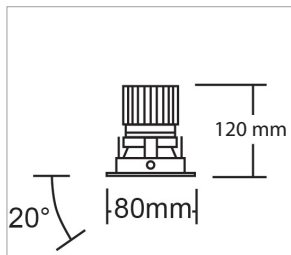

Fixture luminous flux efficacy 51 lm/W

0.47 kg

IP 20

Ø70 mm

20°

RoHS   

## Single 04

---

Item no.

White	70°	3,000 K	Ra 80	1000 lm	S0483010WW
-------	-----	---------	-------	---------	------------

By special order: other combinations of beam angle + CCT + Ra + lumen