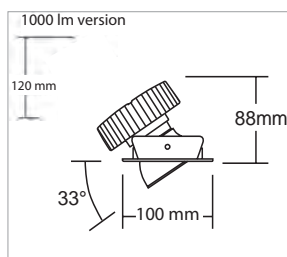

Single 03

For indoor use/dry locations
Recessed
Tilts 33°
Die-cast aluminium/plastic
Operating ambient temperature -20° to +40°
3,000 K or 4,000 K
Beam angle 40° or 70°
Non-dimming driver included
Dimming drivers available
Xicato LED technology
CRI (Ra) 80 or 95
Five-year warranty
LED standard lifetime 50,000 hours
LED luminous flux 1000 or 1300 lm
Fixture luminous efficacy 36 to 57 lm/W

0.53 kg

IP 20

Ø93 mm

33°

RoHS

Single 03

						Item no.
White	40°	3,000 K	Ra 95	1000 lm	S0393010MW	
			Ra 80	1300 lm	S0383013MW	
	70°	3,000 K	Ra 80	1300 lm	S0384013MW	
			Ra 95	1000 lm	S0393010WW	
		4,000 K	Ra 80	1300 lm	S0383013WW	
			Ra 95	1000 lm	S0384013WW	

By special order: other combinations of beam angle + CCT + Ra + lumen