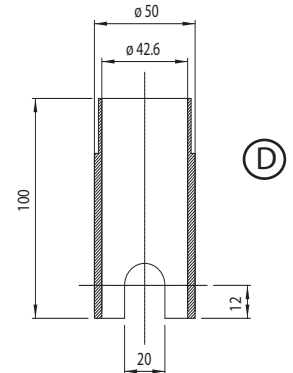

The product is made of high-grade aluminium with a grey anodized finish. The 2700K warm white model delivers 90 lumens and is fitted with a 40° optical lens.

Both the round and square version install flush into the exterior surface. The fitting recesses 64mm into a 50mm diameter hole, drilled through the surface of the material.

Applications

- Outdoor Landscape Designs
- Decking
- Pavers, Tile
- Boat Docks, Piers
- Sidewalks, Driveways

Dimensions

Example Connection Diagram

Installation

Ordering Information

Product	Description	Finish/LED Colour	Item Code
PowerEYE HP 360 Outdoor Round 1.3W (incl. Connection Box)	Single, Linkable LED Unit	Matte Aluminium / Warm White LED 2700K	273.590.0U.42109
PowerEYE HP 360 Outdoor Square 1.3W (incl. Connection Box)	Single, Linkable LED Unit	Matte Aluminium / Warm White LED 2700K	274.590.0U.42109