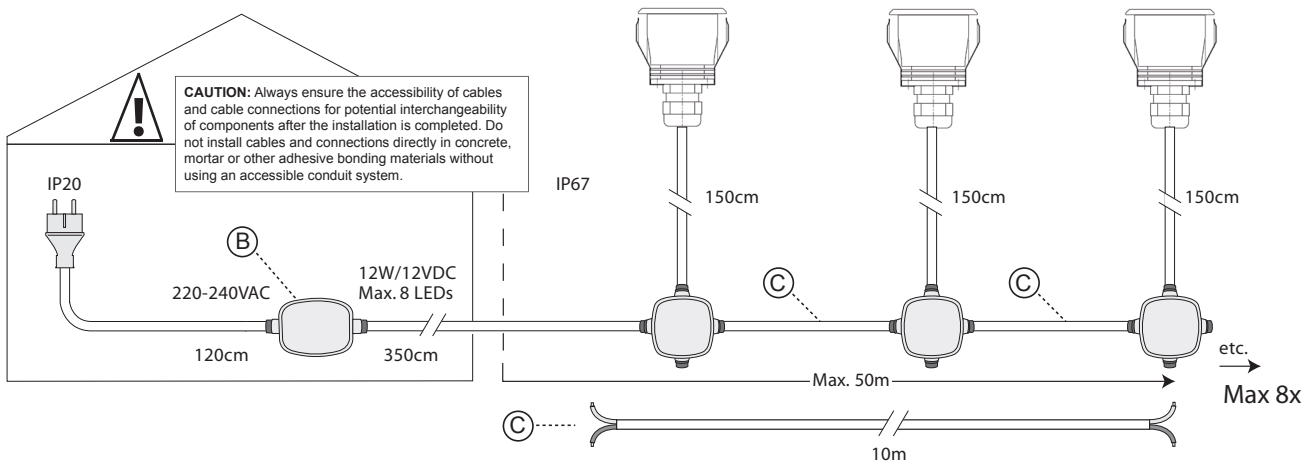

Example Connection Diagram

Installation