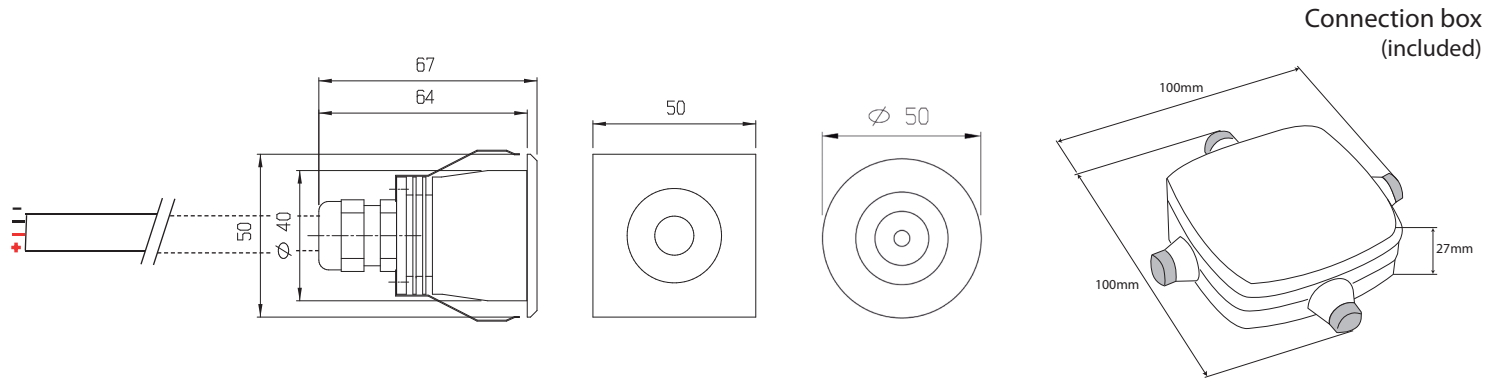

Dimensions