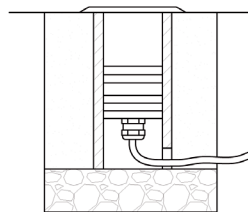

The product is made of high-grade aluminium with a grey anodized finish. The 2700K warm white model delivers 90 lumens and is fitted with a 40° optical lens.

Both the round and square version install flush into the exterior surface. The fitting recesses 64mm into a 50mm diameter hole, drilled through the surface of the material.

Applications

- Outdoor Landscape Designs
- Decking
- Pavers, Tile
- Boat Docks, Piers
- Sidewalks, Driveways

Dimensions

Example Connection Diagram

Installation

Ordering Information

Product	Description	Finish/LED Colour	Item Code
PowerEYE HP 360 Outdoor Round 1.3W (incl. Connection Box)	Single, Linkable LED Unit	Matte Aluminium / Warm White LED 2700K	273.590.0U.42109
PowerEYE HP 360 Outdoor Square 1.3W (incl. Connection Box)	Single, Linkable LED Unit	Matte Aluminium / Warm White LED 2700K	274.590.0U.42109