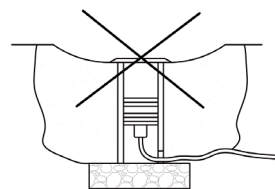

The product is made of high-grade aluminium with a grey anodized finish. The 2700K warm white model delivers 90 lumens and is fitted with a 40° optical lens.

Both the round and square version install flush into the exterior surface. The fitting recesses 64mm into a 50mm diameter hole, drilled through the surface of the material.

Features & Benefits

- Sustainable and energy efficient (Cree) LED technology
- Warm and powerful, functional light
- Suited for a wide range of applications
- Both the round and square version install in a round 50mm diameter hole
- Ready and easy to install
- Clear, optical 40° lens for a well defined, crisp beam

Applications

- Outdoor Landscape Designs
- Decking
- Pavers, Tile
- Boat Docks, Piers
- Sidewalks, Driveways

Dimensions

Example Connection Diagram

Installation

Ordering Information

Product	Description	Finish/LED Colour	Item Code
PowerEYE HP 360 Outdoor Round 1.3W (incl. Connection Box)	Single, Linkable LED Unit	Matte Aluminium / Warm White LED 2700K	273.590.0U.42109
PowerEYE HP 360 Outdoor Square 1.3W (incl. Connection Box)	Single, Linkable LED Unit	Matte Aluminium / Warm White LED 2700K	274.590.0U.42109