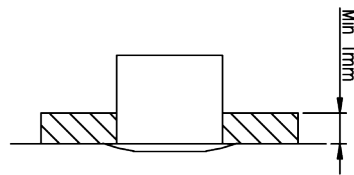

Installation

Ordering Information

Product	Description	Finish/LED Colour	Item Code
PowerEYE HP 360 Fixed 1.3W	Single, Linkable LED Unit	Matte Aluminium/Warm White LED 2700K	504.593.0U.42109

Accessory	#	Item Code	Accessory	#	Item Code
Driver 350mA 17W Max	(A)	324.025.0U.00002	Extension Cable 100cm	(B)	324.024.0U.00102
			Extension Cable 300cm	(C)	324.024.0U.00202