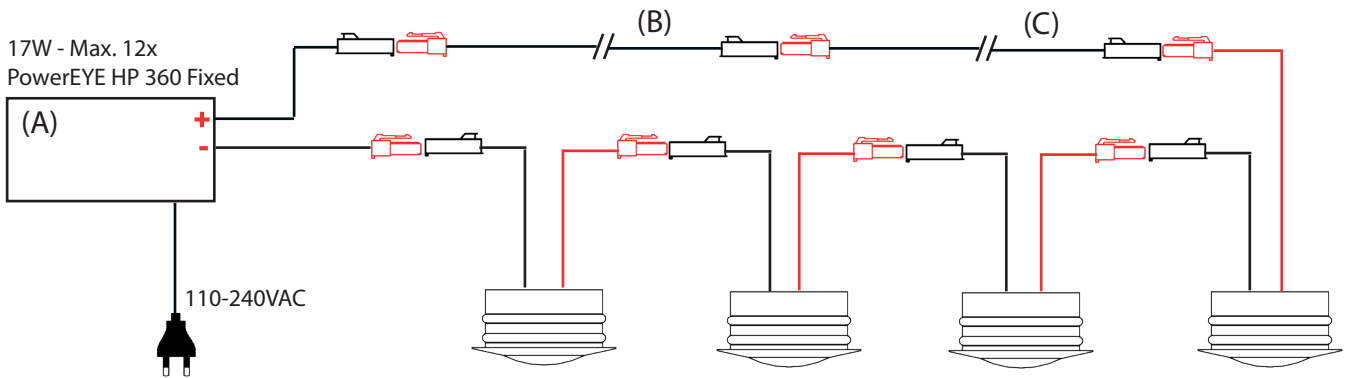

Example Connection Diagram

Installation