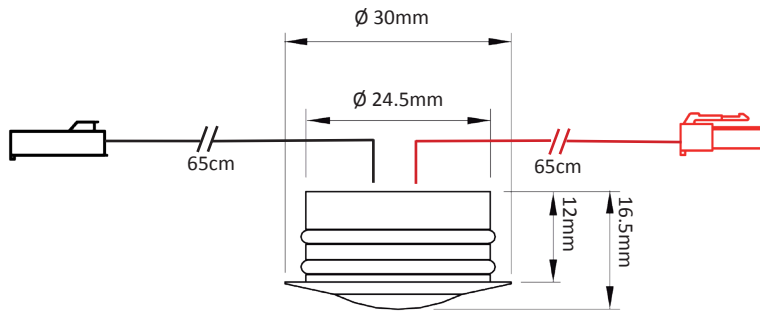

Dimensions