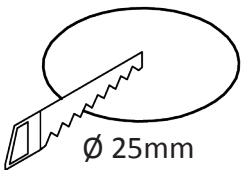

Installation

Ordering Information

Product	Description	Finish/LED Colour	Item Code
PowerEYE HP 360 Fixed 1.3W	Single, Linkable LED Unit	Matte Aluminium/Warm White LED 2700K	504.593.0U.42109

Accessory	#	Item Code	Accessory	#	Item Code
Driver 350mA 17W Max	(A)	324.025.0U.00002	Extension Cable 100cm	(B)	324.024.0U.00102
			Extension Cable 300cm	(C)	324.024.0U.00202