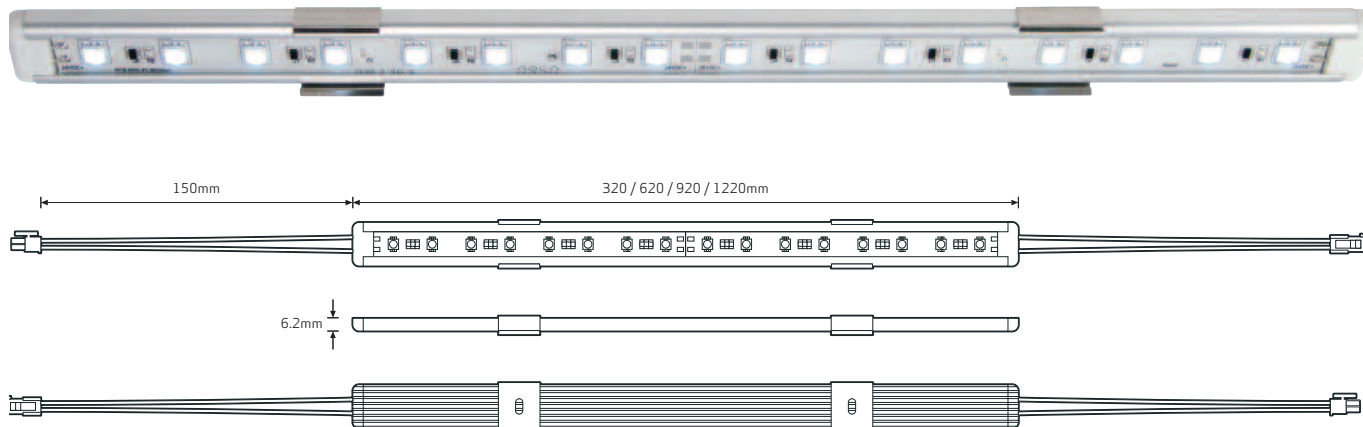

COLLINGWOOD LIGHTING. WINNERS OF
 'MOST INNOVATIVE PRODUCT 2009'
 BY ELECTRICAL TIMES MAGAZINE

1

STARSTRIP/32
STARSTRIP/62
STARSTRIP/92
STARSTRIP/122

The Collingwood Lighting STARSTRIP range is ideal for theatre lighting, auditorium walkways, stairway accent lighting, ceiling cornices and wall washing. Available in 4 lengths of 320mm, 620mm, 920mm and a massive 1220mm.

ADDITIONAL INFORMATION

1

LED available in:

NB: STARSTRIP cannot be dimmed.

Figures marked with an * = maximum number of units that can be connected together (PLUG 'N' PLAY)

	Max No. of units	Max No. of units	Max No. of units	Max No. of units
	STARSTRIP/32	STARSTRIP/62	STARSTRIP/92	STARSTRIP/122
PDC/20/24	4	2	1	0
PDC/100/24	20	10	7	5
PDC/200/24	24*	12*	8*	6*

more information: www.collingwoodlighting.com >

STARSTRIP/32 €17.53
STARSTRIP/62 €35.00
STARSTRIP/92 €52.47
STARSTRIP/122 €69.94

Maximum cable runs from power supply to first strip can be found on our website. If the proposed installation is outside of these limits, please contact Collingwood Lighting for advice.