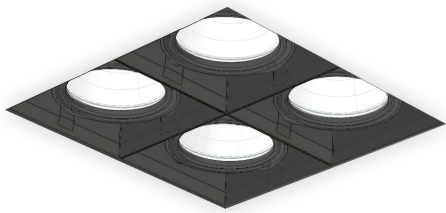

## Cube 44

---

---

Clever, concealed, multipurpose LED downlight. Trimless. Recessed. Low-glare. Each head tilts 30° in all directions. For indoor use. For area, room, display, surface and task lighting. Xicato LED technology. Choice of CCT, lumen and beam angle combinations. Minimum 50% energy saving compared to equivalent halogen. Light quality ensured for entire lifetime. Rigorously tested. Rigorously documented. The light you specify is the light you get.

## Cube 44

For indoor use/dry locations  
 Trimless and recessed  
 Die-cast aluminium/steel  
 Tilts 30° in all directions  
 Position lock  
 Low-glare  
 Operating ambient temperature -20° to +45°  
 3,000 K  
 Beam angle 20°  
 1, 2 and 3-head models also available  
 Models with trim also available  
 Non-dimming drivers included  
 Dimming drivers available  
 Xicato LED technology  
 CRI (Ra) 95  
 Five-year warranty  
 LED standard lifetime 50,000 hours  
 LED luminous flux 1000 lm  
 Fixture luminous efficacy 41 lm/W

4.3 kg

IP 20

238x238mm

30°

RoHS   