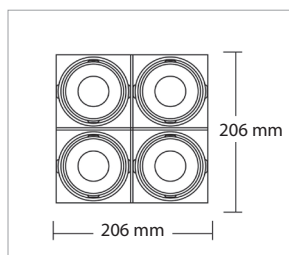

## Cube 44

---

---

Clever, concealed, multipurpose LED downlight. Trimless. Recessed. Low-glare. Each head tilts 30° in all directions. For indoor use. For area, room, display, surface and task lighting. Xicato LED technology. Choice of CCT, lumen and beam angle combinations. Minimum 50% energy saving compared to equivalent halogen. Light quality ensured for entire lifetime. Rigorously tested. Rigorously documented. The light you specify is the light you get.

## Cube 44

For indoor use/dry locations  
 Trimless and recessed  
 Die-cast aluminium/steel  
 Tilts 30° in all directions  
 Position lock  
 Low-glare  
 Operating ambient temperature -20° to +45°  
 3,000 K  
 Beam angle 20°  
 1, 2 and 3-head models also available  
 Models with trim also available  
 Non-dimming drivers included  
 Dimming drivers available  
 Xicato LED technology  
 CRI (Ra) 95  
 Five-year warranty  
 LED standard lifetime 50,000 hours  
 LED luminous flux 1000 lm  
 Fixture luminous efficacy 41 lm/W

4.3 kg

IP 20

238x238mm

30°

RoHS   

## Cube 44

Item no.

20°	3,000 K	Ra 95	1000 lm	C4493010NW
-----	---------	-------	---------	------------

By special order: other combinations of beam angle + CCT + Ra + lumen