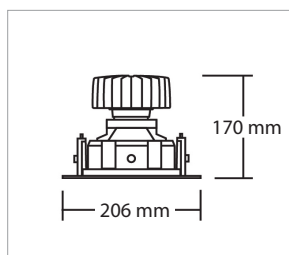

## Cube 44

---

---

Clever, concealed, multipurpose LED downlight. Trimless. Recessed. Low-glare. Each head tilts 30° in all directions. For indoor use. For area, room, display, surface and task lighting. Xicato LED technology. Choice of CCT, lumen and beam angle combinations. Minimum 50% energy saving compared to equivalent halogen. Light quality ensured for entire lifetime. Rigorously tested. Rigorously documented. The light you specify is the light you get.

## Cube 44

For indoor use/dry locations  
 Trimless and recessed  
 Die-cast aluminium/steel  
 Tilts 30° in all directions  
 Position lock  
 Low-glare  
 Operating ambient temperature -20° to +45°  
 3,000 K  
 Beam angle 20°  
 1, 2 and 3-head models also available  
 Models with trim also available  
 Non-dimming drivers included  
 Dimming drivers available  
 Xicato LED technology  
 CRI (Ra) 95  
 Five-year warranty  
 LED standard lifetime 50,000 hours  
 LED luminous flux 1000 lm  
 Fixture luminous efficacy 41 lm/W

4.3 kg

IP 20

238x238mm

30°

RoHS   

## Cube 44

Item no.

20°	3,000 K	Ra 95	1000 lm	C4493010NW
-----	---------	-------	---------	------------

By special order: other combinations of beam angle + CCT + Ra + lumen